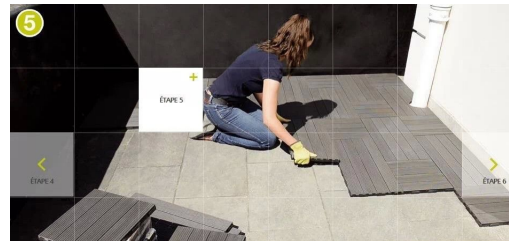

- National new high-tech enterprise, cover 12 patent products;
- Wide range of products series: WPC Decking, Tile, Cladding, Fencing and leisure products;
- Private brand HOHEcotech®, and OEM service;
- Certified by FSC, BSCI & ISO9001/14001.

- Huangshan Huasu

30S30-7	30S30-8	30S30-9
30S30-12	40S40-5	60S60-5
1.1kg	2.3kg	5.8kg

30S30-1	30S30-2	30S30-3
30S30-4	30S30-5	30S30-6